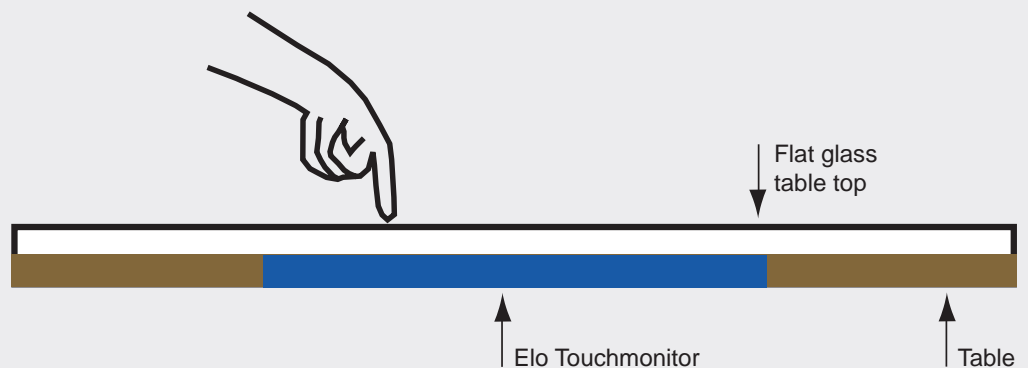

Elo Bartop and Tabletop Game Playing

BENEFITS:

- Touch technology operates through a flat, continuous bar or tabletop surface
- Easy to clean and maintain
- Immune to dirt and spills
- Works through any glass, including break-resistant safety glass

The Elo tabletop touch technology demonstration offers a long requested solution for touch technology on a truly flat surface. No longer does the touchmonitor need to be recessed in the bartop, creating a trap for liquids and dirt. In addition, there are no more difficulties accommodating a bezel around the touch-screen. The new Elo touch technology solves these problems and allows a bartender or waiter to clean the playing surface as easily as an ordinary tabletop.

The touch function is completely unaffected by spills and dirt. And for the players, the touch is sensitive, precise, and drift-free—as you would expect from Elo.

The new Elo technology operates through your choice of glass, including 1/2" (12 mm) break-resistant safety glass built into some bartops. Game makers are invited to contact Elo so we can design a touchmonitor solution for you.